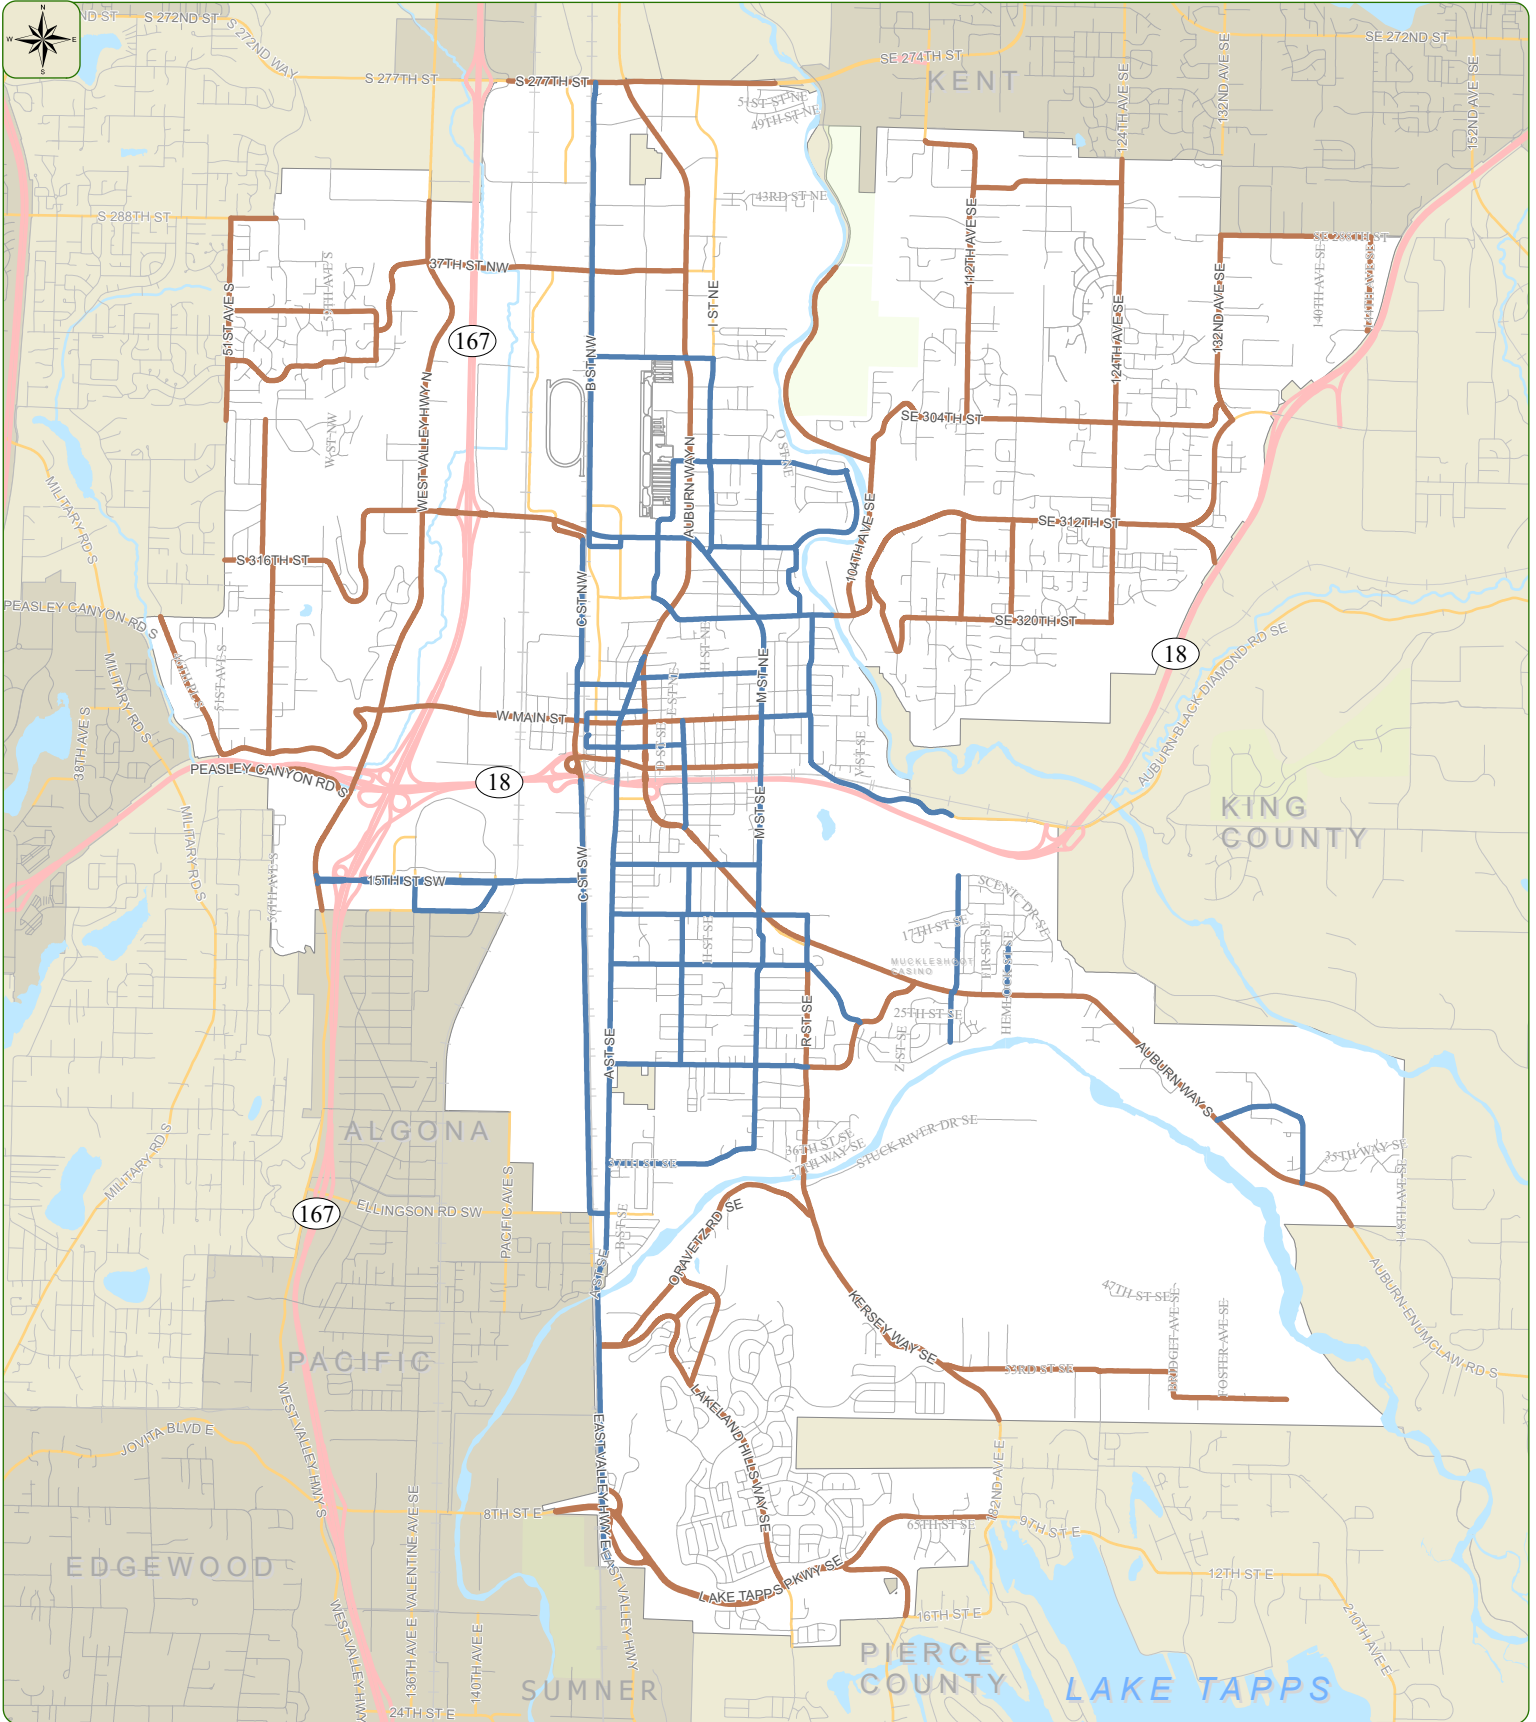

# City of Auburn Snow & Ice Routes

- |                  |                  |                          |           |
|------------------|------------------|--------------------------|-----------|
| Priority Routes  | Streams          | City of Auburn           | Arterials |
| Secondary Routes | Lakes and Rivers | Surrounding Cities       | Highways  |
|                  |                  | King and Pierce Counties | Locals    |