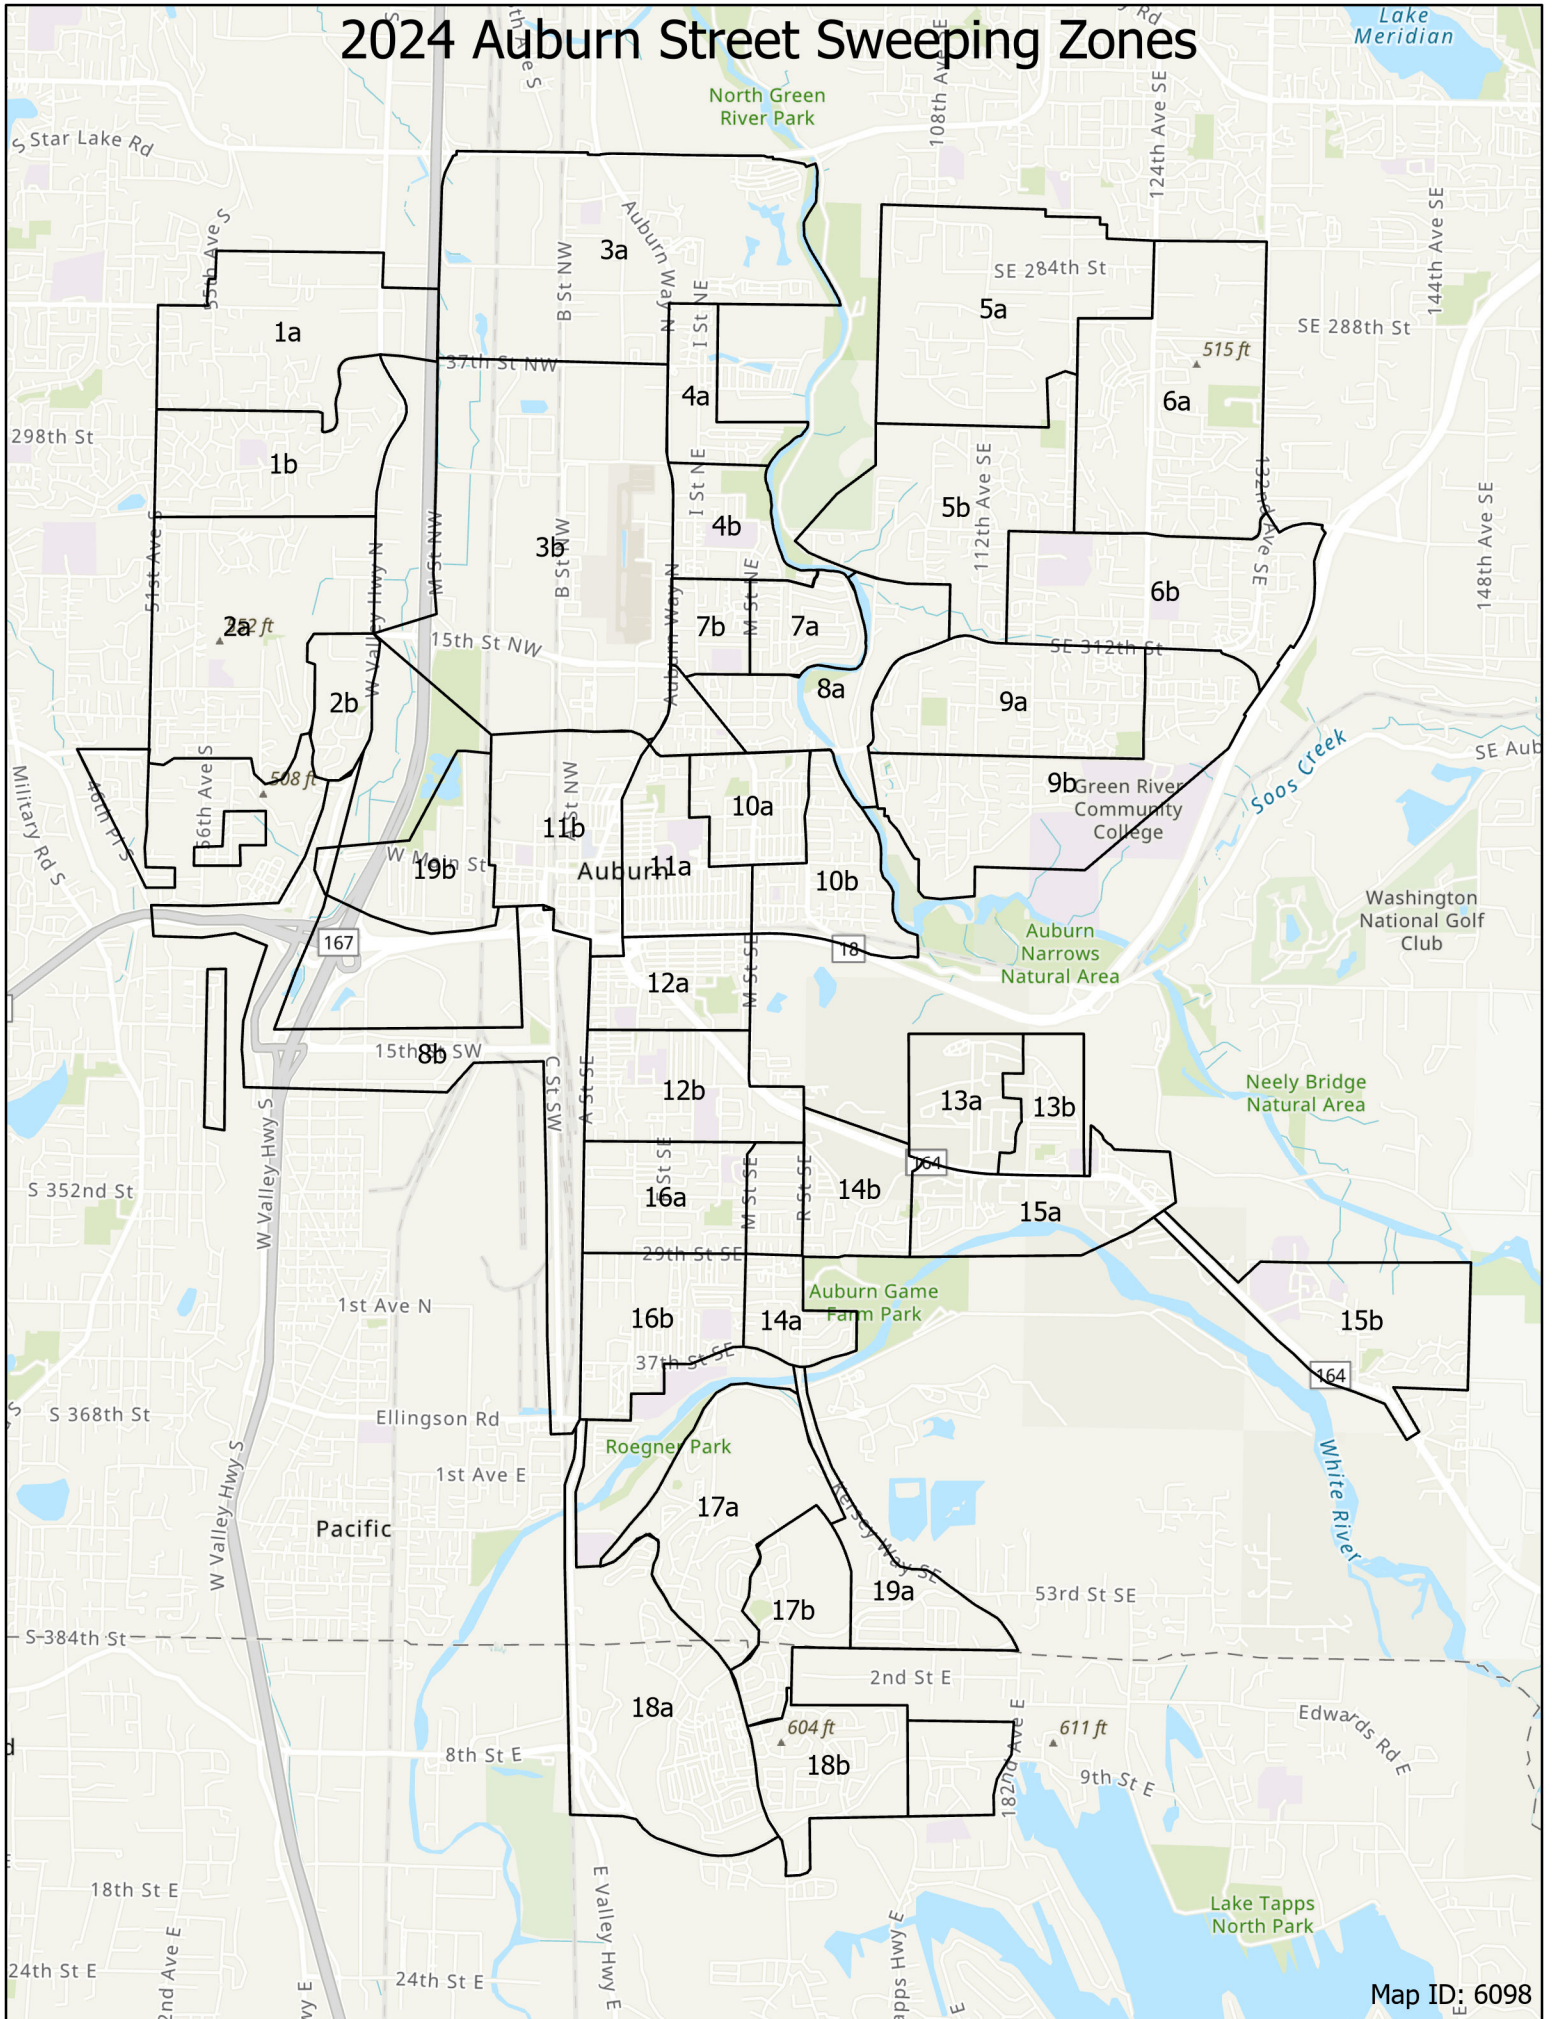

2024 Auburn Street Sweeping Zones

2024 STREET SWEEPING SCHEDULE

Zone 1a/1b	Zone 2a/2b	Zone 3a/3b	Zone 4a/4b	Zone 5a/5b	Zone 6a/6b
Feb 1	Jan 2	Jan 9	Jan 22	Jan 10	Jan 18
Feb 29	Feb 8	Feb 6	Feb 19	Feb 7	Feb 15
March 28	March 7	March 5	March 18	March 6	March 14
April 25	April 4	April 2	April 15	April 3	April 11
May 30	May 9	May 7	May 20	May 8	May 16
June 27	June 6	June 4	June 17	June 5	June 13
July 25	July 4	July 2	July 15	July 3	July 11
Aug 29	Aug 8	Aug 6	Aug 19	Aug 7	Aug 15
Sept 26	Sept 3	Sept 3	Sept 16	Sept 4	Sept 12
Oct 31	Oct 10	Oct 8	Oct 21	Oct 9	Oct 17
Nov 28	Nov 7	Nov 5	Nov 18	Nov 6	Nov 14
Dec 26	Dec 5	Dec 3	Dec 16	Dec 4	Dec 12
Zone 7a/7b	Zone 8a/8b	Zone 9a/9b	Zone 10a/10b	Zone 11a/11b	Zone 12a/12b
Jan 15	Jan 29	Jan 16	Jan 17	Jan 31	Jan 25
Feb 12	Feb 26	Feb 13	Feb 14	Feb 28	Feb 22
March 11	March 25	March 12	March 13	March 27	March 21
April 8	April 22	April 9	April 10	April 24	April 18
May 13	May 27	May 14	May 15	May 29	May 23
June 10	June 24	June 11	June 12	June 26	June 20
July 8	July 22	July 9	July 10	July 24	July 18
Aug 12	Aug 26	Aug 13	Aug 14	Aug 28	Aug 22
Sept 9	Sept 23	Sept 10	Sept 11	Sept 25	Sept 19
Oct 14	Oct 28	Oct 15	Oct 16	Oct 30	Oct 24
Nov 11	Nov 25	Nov 12	Nov 13	Nov 27	Nov 21
Dec 9	Dec 23	Dec 10	Dec 11	Dec 25	Dec 19
Zone 13a/13b	Zone 14a/14b	Zone 15a/15b	Zone 16a/16b	Zone 17a/17b	Zone 18a/18b
Jan 12	Jan 26	Jan 19	Jan 24	Jan 30	Jan 23
Feb 9	Feb 23	Feb 16	Feb 21	Feb 27	Feb 20
March 8	March 22	March 15	March 20	March 26	March 19
April 5	April 19	April 12	April 17	April 23	April 16
May 10	May 24	May 17	May 22	May 28	May 21
June 7	June 21	June 14	June 19	June 25	June 18
July 5	July 19	July 12	July 17	July 23	July 16
Aug 9	Aug 23	Aug 16	Aug 21	Aug 27	Aug 20
Sept 6	Sept 20	Sept 13	Sept 18	Sept 24	Sept 17
Oct 11	Oct 25	Oct 18	Oct 23	Oct 29	Oct 22
Nov 8	Nov 22	Nov 15	Nov 20	Nov 26	Nov 19
Dec 6	Dec 20	Dec 13	Dec 18	Dec 24	Dec 17
Zone 19a/19b					
Jan 8					
Feb 5					
March 4					
April 1					
May 6					
June 3					
July 1					
Aug 5					
Sept 2					
Oct 7					
Nov 4					
Dec 2					